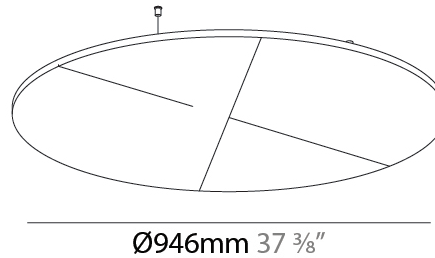

Fixture Material: Aluminum
 Cable Details: [2000mm](#) / [6000mm](#) [Transparent Cable](#)

ELECTRICAL

LED

OPTICAL

RATINGS AND CERTIFICATIONS

Certified By: CSA Certified to UL and CSA Standards
 IP rating: IP20